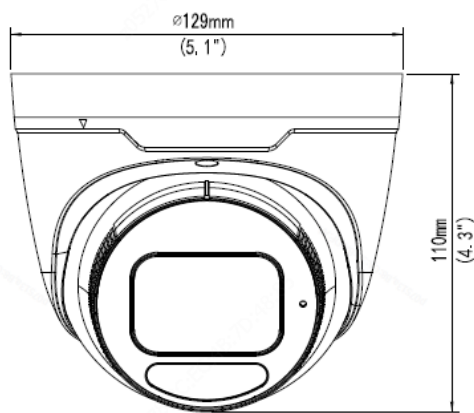

EN 61000-3-3-2013
Safety	IEC 62368-1 EN 62368-1 UL 62368-1
Environment	CE-ROHS (2011/65/EU;(EU)2015/863); WEEE (2012/19/EU); REACH (Regulation (EC) No 1907/2006)
General	
Power	DC 12V±25%, PoE (IEEE 802.3af)
	Power consumption: Max 11W
Power Interface	Ø 5.5mm coaxial power plug
Dimensions (Ø x H)	Φ129 x 110mm (Φ5.1" x 4.3")
Weight	0.64kg (1.41lb)
Material	Metal
Operating Conditions	-30°C ~ 60°C (-22°F ~ 140°F), Humidity: ≤95% RH (non-condensing)
Storage Environment	-30°C ~ 60°C (-22°F ~ 140°F), Humidity: ≤95% RH (non-condensing)
Surge Protection	4KV
Reset Button	Supported
Protection	Ingression protection: IP67 Vandal resistant: IK10

Dimensions