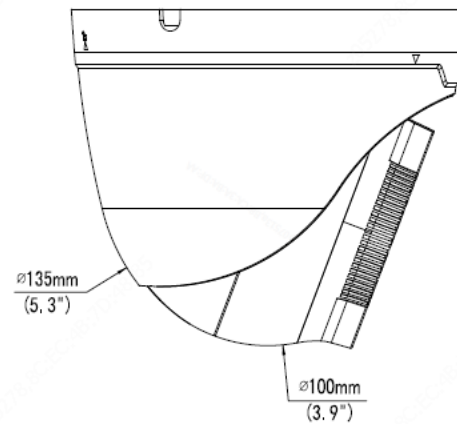

EN 61000-3-3-2013
Safety	IEC 62368-1 EN 62368-1 UL 62368-1
Environment	CE-ROHS (2011/65/EU;(EU)2015/863); WEEE (2012/19/EU); REACH (Regulation (EC) No 1907/2006)
General	
Power	DC 12V±25%, PoE (IEEE 802.3af)
	Power consumption: Max 11W
Power Interface	Ø 5.5mm coaxial power plug
Dimensions (Ø x H)	Φ129 x 110mm (Φ5.1" x 4.3")
Weight	0.64kg (1.41lb)
Material	Metal
Operating Conditions	-30°C ~ 60°C (-22°F ~ 140°F), Humidity: ≤95% RH (non-condensing)
Storage Environment	-30°C ~ 60°C (-22°F ~ 140°F), Humidity: ≤95% RH (non-condensing)
Surge Protection	4KV
Reset Button	Supported
Protection	Ingression protection: IP67 Vandal resistant: IK10

Dimensions